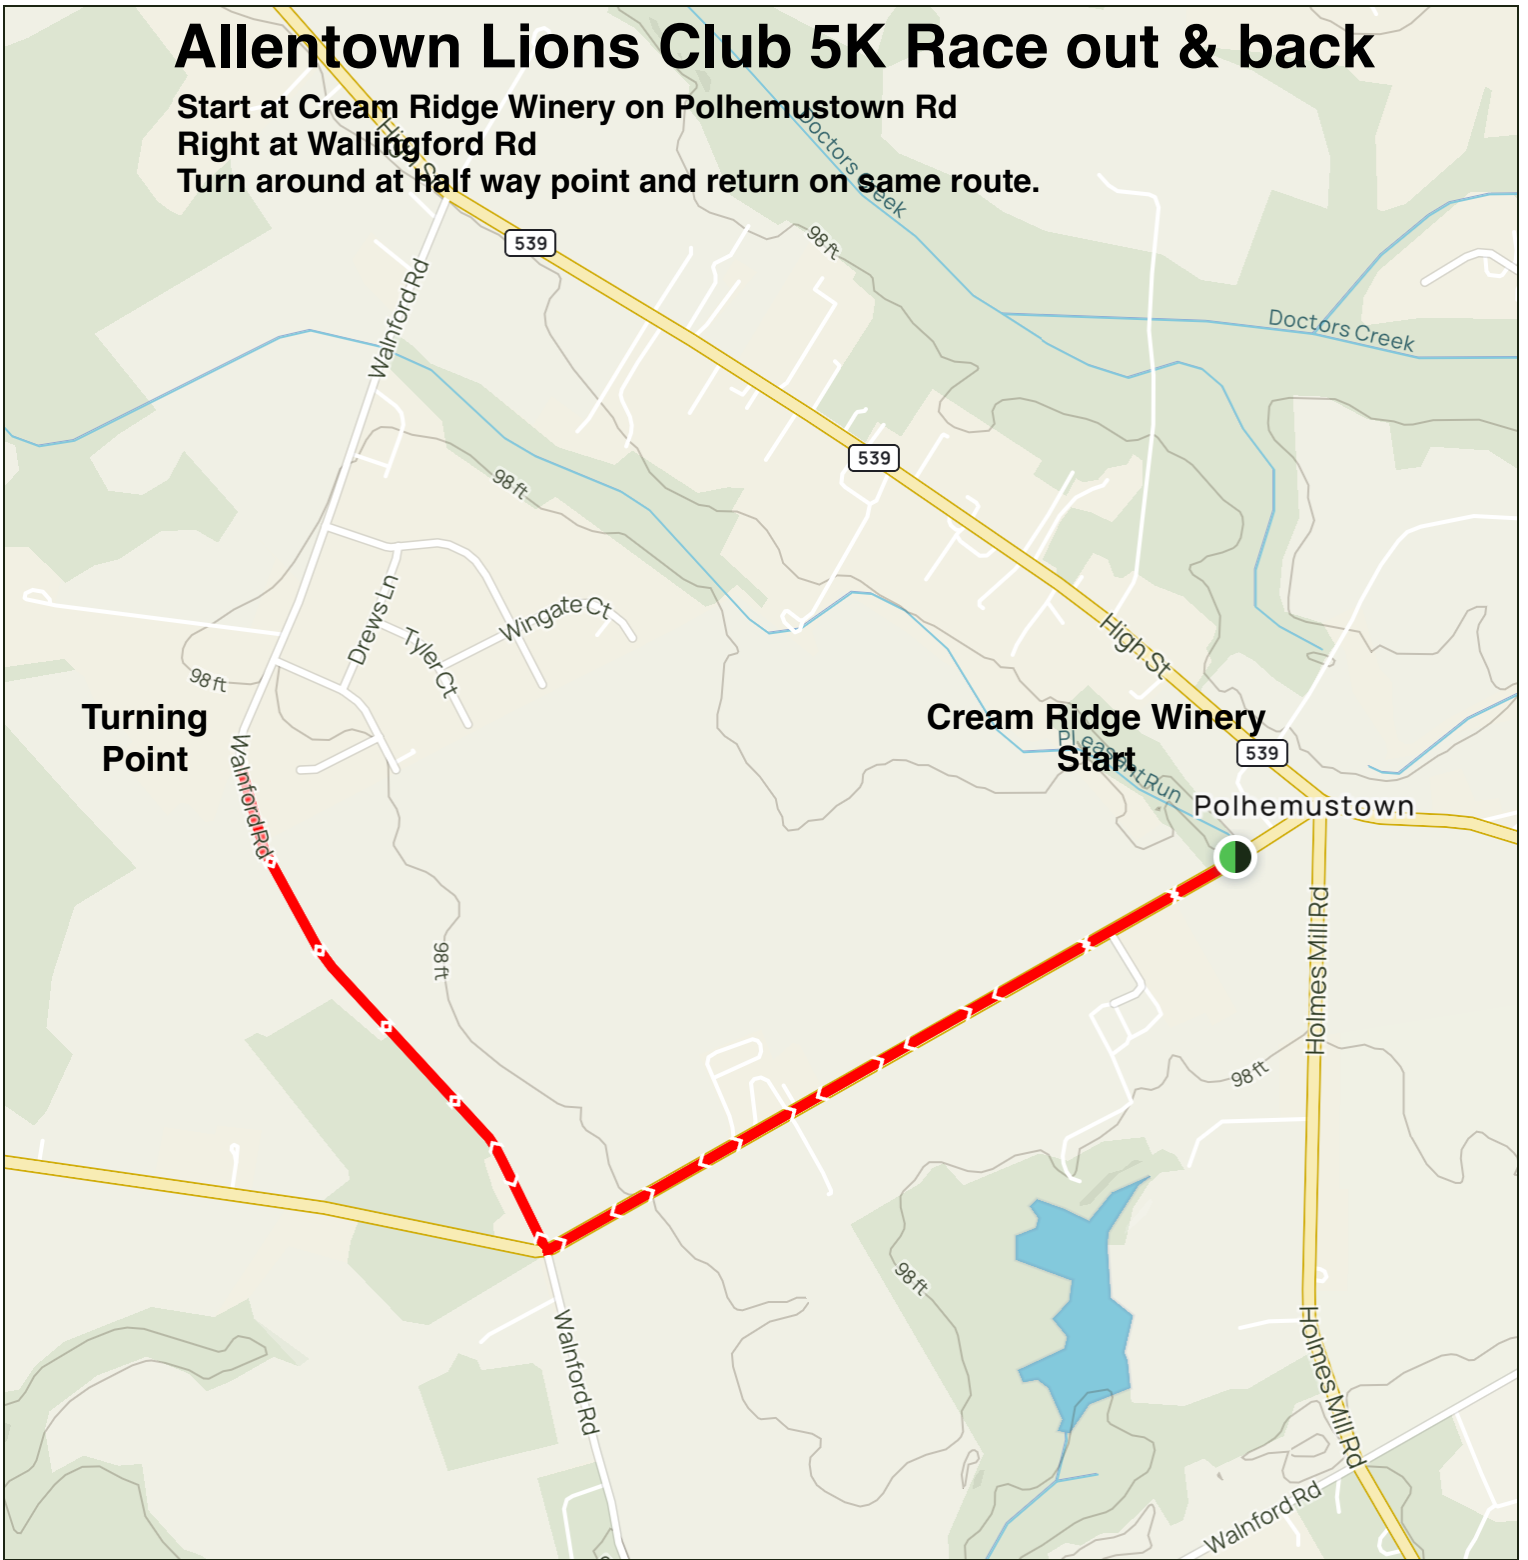

Allentown Lions Club 5K Race out & back

Start at Cream Ridge Winery on Polhemustown Rd
Right at Wallingford Rd
Turn around at half way point and return on same route.

Gain: 59.06 ft Loss: 55.77 ft