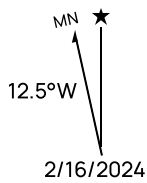

Allentown Lions Club 5K Race out & back

Start at Cream Ridge Winery on Polhemustown Rd
Right at Wallingford Rd
Turn around at half way point and return on same route.

Gain: 59.06 ft Loss: 55.77 ft