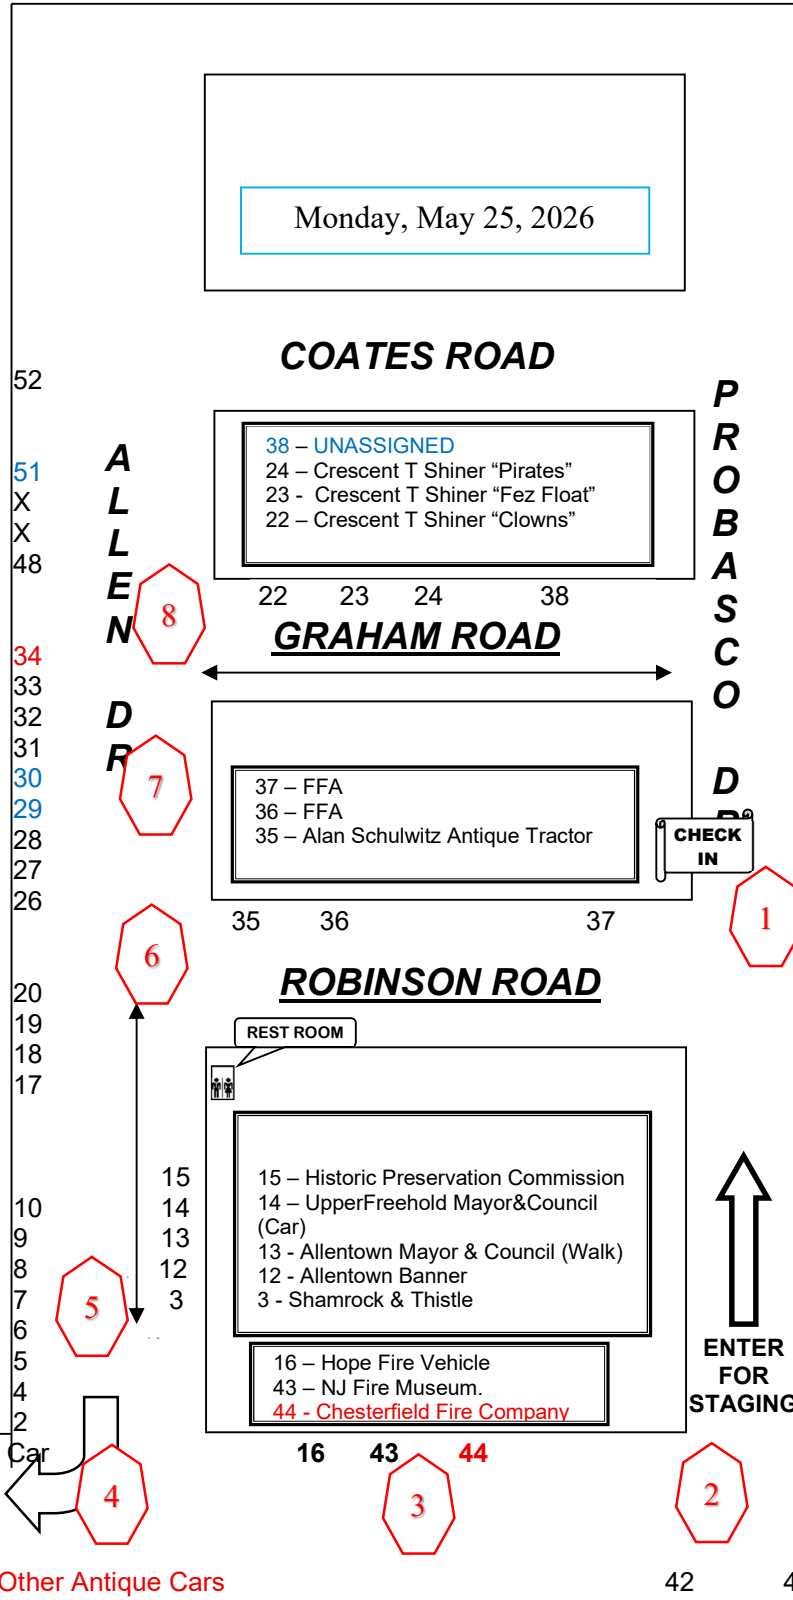

2026 STAGING LOCATIONS

Marshal Locations

- 1 AL M. (R), Chris H.
 - 2 Ed F.
 - 3 Neil L.
 - 4 Dave S. (R), Bob B.
 - 5 Chuck T.
 - 6 Dan L. (R)
 - 7 Tom H.
 - 8 Rich H. (R)
- NES/Jeff S. (R), Kevin O**
- Horse Boss Marty O (R)**
- P. Lead Steve S (R)**
- (R) Radio**

LOCATIONS SHOWN ARE APPROXIMATE

ON PARADE DAY, SIGNS AT CURBSIDE WILL INDICATE APPROXIMATE STAGING LOCATIONS.

PLEASE FOLLOW DIRECTIONS OF THE PARADE MARSHALS

Make copies of this map for members of your group or have them visit www.allentownlionsclub.com

47- Plumsted Fire St#1 (NewEgypt)

Reeds Parking Lot:
Horse Assoc. of Millstone
Monmouth Hunt Club

Lion's wagon (w/Banner) 52

UNASSIGNED 51

Horses – Reeds Farm X
Horses – Reeds Farm X
Larry the LION(Car) 48